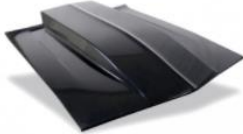

# Camaro Parts

Call or email for pricing with #Part Number 701 740 4354

Hoods - Bumpers - Front Clips – Doors – Deck Lids

Wheel Well Openings – Polycarbonate

Email fancycars@aol.com Photo Gallery at Bottom

## CATALOG - HOODS

1967-1969 CAMARO - STOCK  
FIBERGLASS HOOD (Lift-Off)  
#10100

1967-1969 CAMARO -EXT. STOCK  
WITH COWL PANEL FIBERGLASS  
HOOD (Lift-Off) #10095

1967-1969 CAMARO - 2" COWL  
FIBERGLASS HOOD (Lift-Off)  
#10101

1967-1969 CAMARO - 2" COWL  
FIBERGLASS HOOD (Bolt-On) #B-  
10101

1967 - 1969 CAMARO - 4" COWL  
FIBERGLASS HOOD (Lift-Off)  
#10104

1967-1969 CAMARO - 4"  
WINDSHIELD LENGTH SCOOP WITH  
COWL PANEL FIBERGLASS HOOD  
(Lift-Off) Ext. #10094